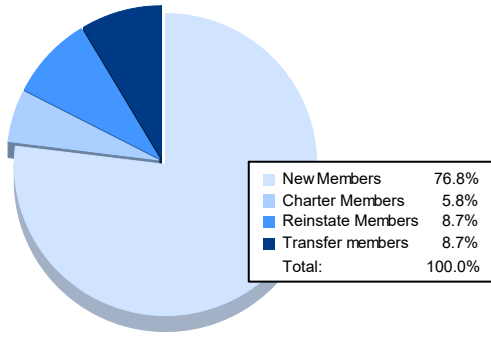

Membership Composition June 2021 Cumulative