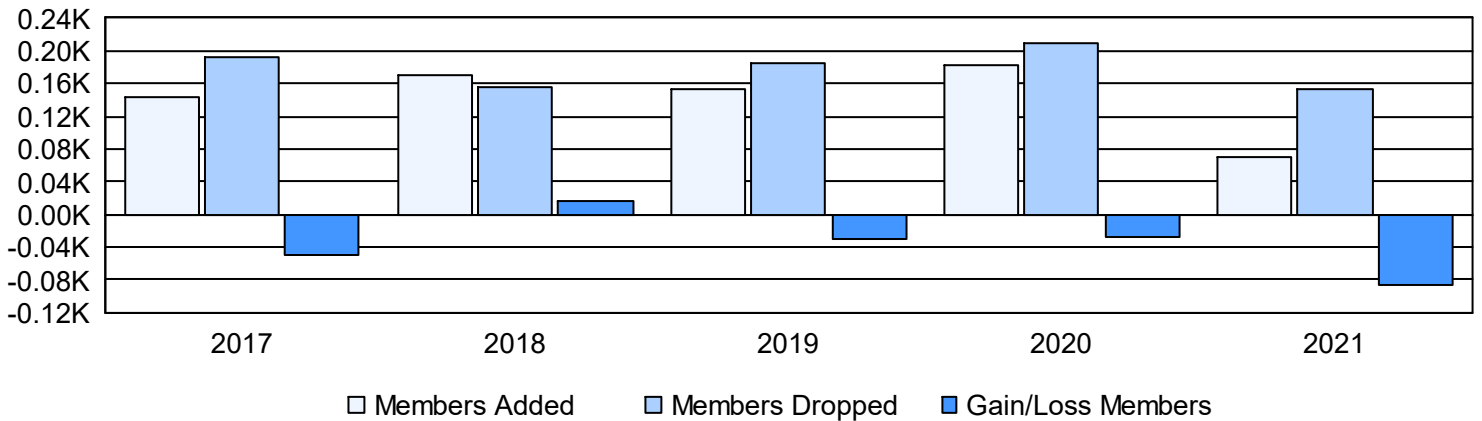

Year	New Clubs	Dropped Clubs	Gain/ Loss Clubs	New Members	Charter Members	Reinstate Members	Transfer Members	Total Member Added	Total Members Dropped	Gain/ Loss Members
2016-2017	1	0	1	110	27	2	4	143	192	-49
2017-2018	1	0	1	139	23	6	3	171	155	16
2018-2019	0	0	0	150	0	1	3	154	184	-30
2019-2020	3	1	2	92	68	8	15	183	210	-27
2020-2021	0	0	0	53	4	6	6	69	154	-85
Average	1	0	1	109	24	5	6	144	179	-35

Clubs

Members