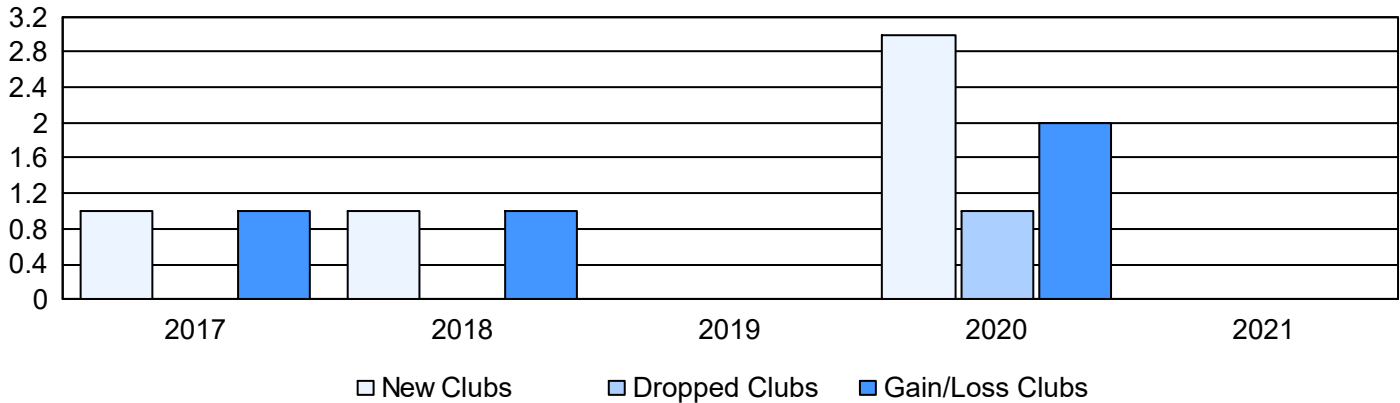

Year	New Clubs	Dropped Clubs	Gain/ Loss Clubs	New Members	Charter Members	Reinstate Members	Transfer Members	Total Member Added	Total Members Dropped	Gain/ Loss Members
2016-2017	1	0	1	110	27	2	4	143	192	-49
2017-2018	1	0	1	139	23	6	3	171	155	16
2018-2019	0	0	0	150	0	1	3	154	184	-30
2019-2020	3	1	2	92	68	8	15	183	210	-27
2020-2021	0	0	0	53	4	6	6	69	154	-85
<b>Average</b>	<b>1</b>	<b>0</b>	<b>1</b>	<b>109</b>	<b>24</b>	<b>5</b>	<b>6</b>	<b>144</b>	<b>179</b>	<b>-35</b>

### Clubs